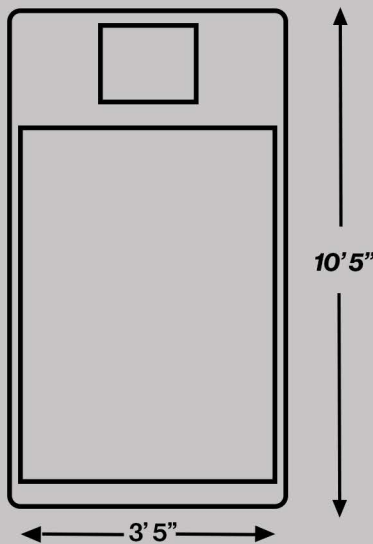

800.365.6171
info@ondecksports.com
@ondecksports

PRODUCT FEATURES

- Lightweight Sliding Cloth
- High Durability Foam
- Accordion Style Design
- Detachable Sliding Cloth
- Cotton-Based Sliding Cover
- Tarpaulin Base

PRODUCT SPECIFICATIONS

Dimensions (LxWxH):	41" W x 125" H
Weight (lbs.):	28 lbs
Base:	Tarpaulin
Sliding Cover:	Cotton
Shipping Weight (lbs.):	28 lbs.
Color:	Black