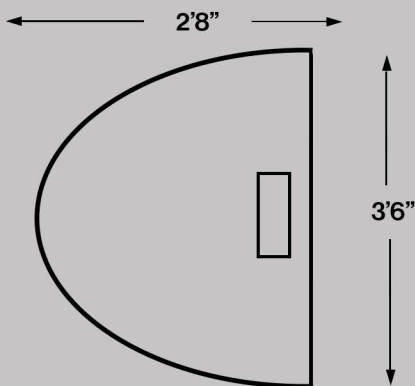

## PRODUCT SPECIFICATIONS

<b>Dimensions (LxWxH):</b>	2'8" L x 3'6" W
<b>Weight (lbs.):</b>	30 lbs.
<b>Material:</b>	Reinforced Fiberglass
<b>Turf:</b>	5mm Padded
<b>Color:</b>	Clay

800.365.6171  
 info@ondecksports.com  
 @ondecksports