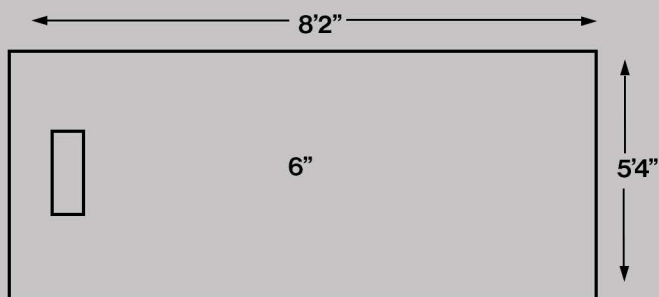

PRODUCT FEATURES

- Convert any field into a baseball field in minutes
- Throw from the rubber and land on the mound
- Heavier option compared to our ProMounds foam mounds
- Durable and portable
- Available in clay
- Not designed for use with metal cleats

PRODUCT SPECIFICATIONS

Dimensions (LxWxH):	8'2" L x 5'4" x W x H 6"
Weight (lbs.):	350 lbs.
Material:	Reinforced Fiberglass
Turf:	5mm Padded
Color:	Clay

800.365.6171
info@ondecksports.com
@ondecksports