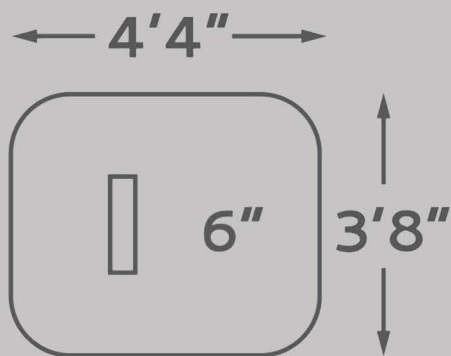

PROMOUNDS 5070 YOUTH PITCHING MOUND

The ProMounds 5070 Youth Game Mound is built with a durable, lightweight memory foam, and the 5070 game mound will hold up to the most demanding little league schedules. The pitching rubber is built down into the pitcher's mound, level with the top of the hill to give a smooth slope behind. Grooves on the bottom of the pitcher's mound give extra traction to reduce slipping. Designed with a handle to help lift the mound off the dirt.

Item Number:	MP5070
Category:	Youth Game Mounds
Environment:	Indoors & Outdoors

PRODUCT FEATURES

- Durability built in using our patented PRAT Technology.
- Converts your softball field into a Little League field instantly.
- Indoor or outdoor use.
- Official Little League pitching mound height specs.
- Durable, lightweight and portable.
- Can be used indoors or outdoors, for practices or games.
- Not designed for use with metal cleats.

PRODUCT SPECIFICATIONS

Dimensions (LxWxH):	44"L x 38"W x 6"H
Weight (lbs.):	36 lbs.
Pitching Rubber:	Official Sized Rubber
Turf:	Spike Resistant Turf
Stride Length:	30"
Color:	Green or Clay

800.365.6171
 info@ondecksports.com
 @ondecksports