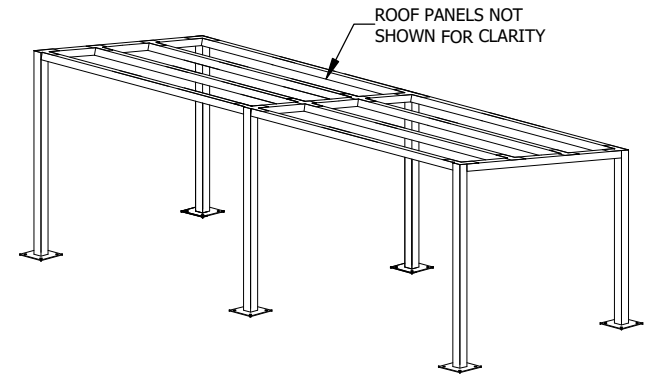

PLAN VIEW

ISOMETRIC VIEW

FRONT ELEVATION

SIDE ELEVATION

Model #ST1020

BEACON ATHLETICS