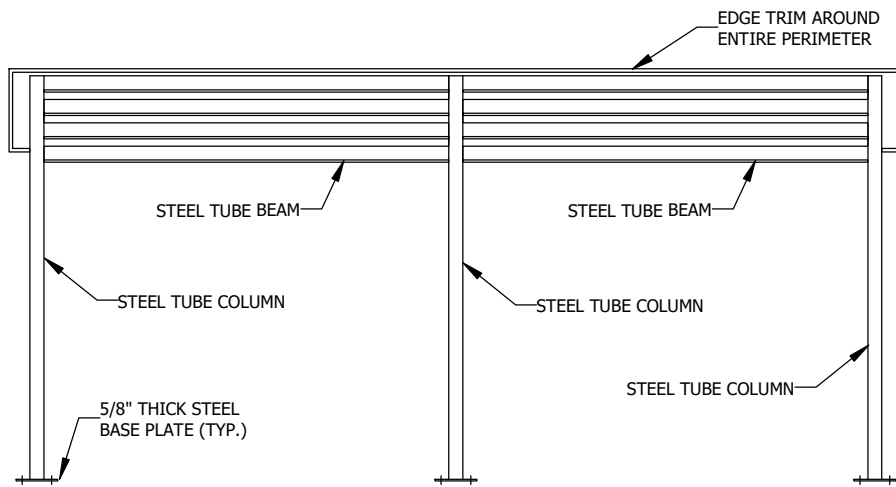

PLAN VIEW

ISOMETRIC VIEW

FRONT ELEVATION

SIDE ELEVATION

Model #ST1020

BEACON ATHLETICS