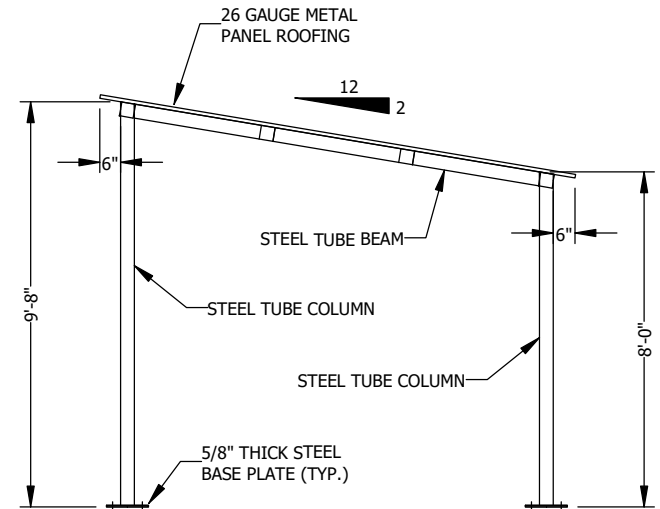

PLAN VIEW

ISOMETRIC VIEW

FRONT ELEVATION

SIDE ELEVATION

Model #ST1020

BEACON ATHLETICS