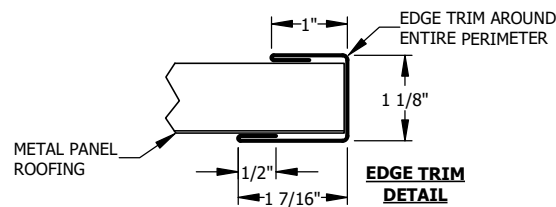

PLAN VIEW

ISOMETRIC VIEW

FRONT ELEVATION

SIDE ELEVATION

Model #ST1020

BEACON ATHLETICS