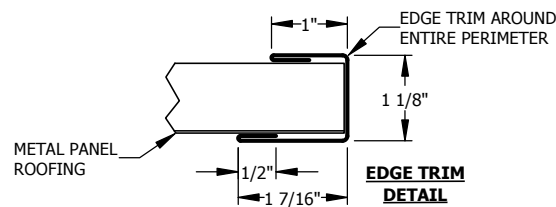

PLAN VIEW

ISOMETRIC VIEW

FRONT ELEVATION

SIDE ELEVATION

Model #ST1020N