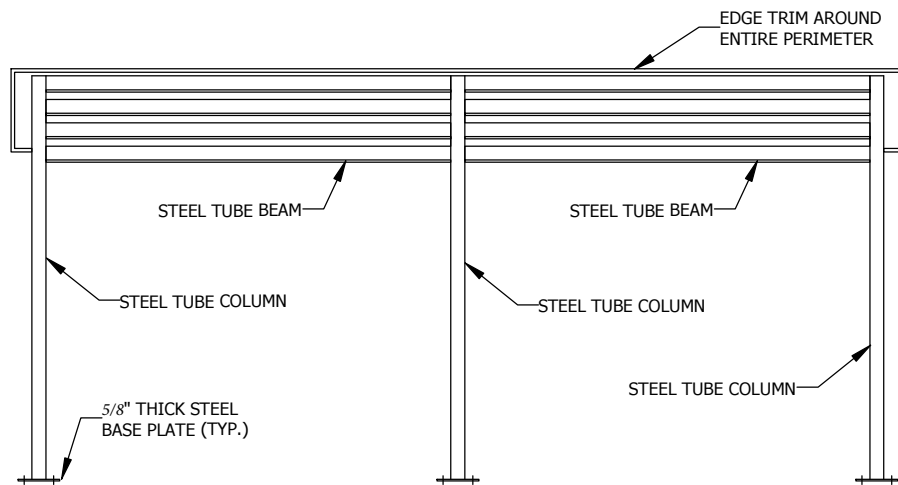

PLAN VIEW

ISOMETRIC VIEW

FRONT ELEVATION

SIDE ELEVATION

Model #ST1020N