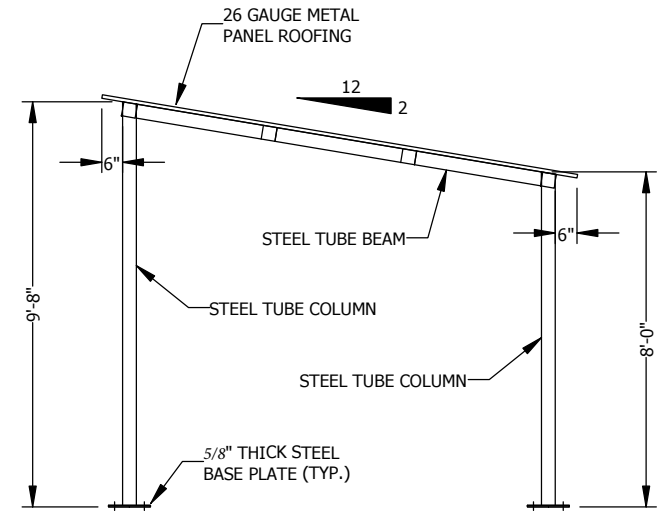

PLAN VIEW

ISOMETRIC VIEW

FRONT ELEVATION

SIDE ELEVATION

Model #ST1020N