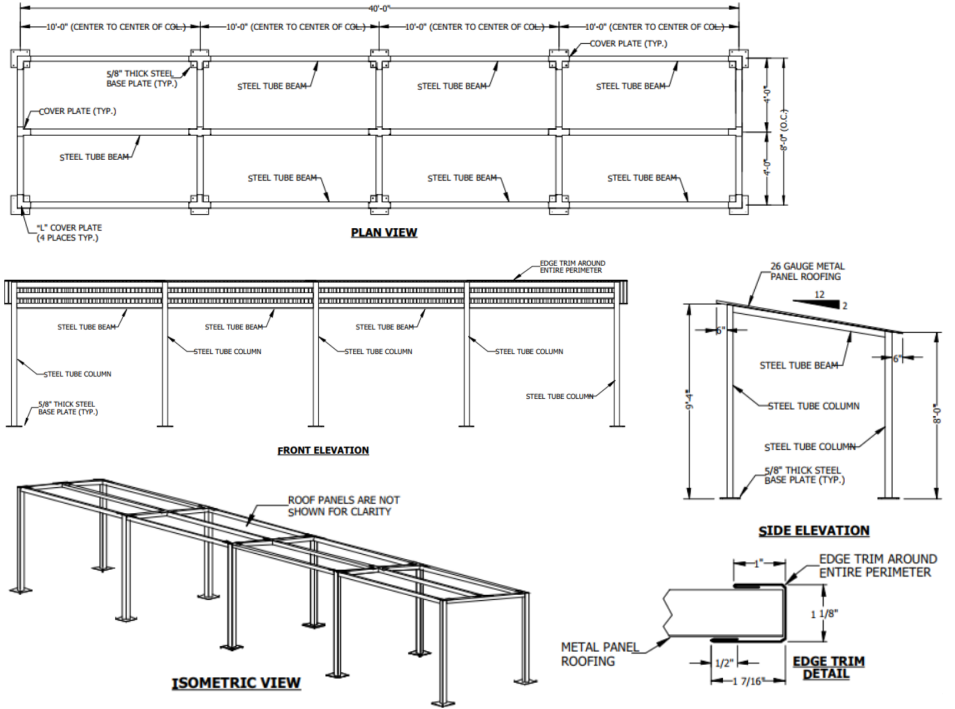

| | |
|---|---|
| <p>Dugouts</p> | <p>Part Numbers</p> |
| <p>Premium Team Dugouts 8' x 40' - Southern Style</p> | <p>Beacon #120-875-840 Model #ST840</p> |

Features

- These premium dugouts arrive ready to assemble. Prefabricated and pre-engineered with all fasteners concealed within tubing to avoid corrosion and provide better safety.
- Northern U.S. dugouts designed to handle snow loads.
- Optional stamped engineering report for an additional charge
- Please Note: Optional chain-link fencing not included with dugouts - must be provided by others.

Specifications

- 8'D x 40'L x 8'H
- All-steel construction (A500 square structural steel tubing)
- 26-gauge galvanized metal roof panel & steel support columns are powder coated
- Available Colors*:
 - Powder Coated Steel Frame: Almond, Black, Red, Green, Burgundy, Blue, Yellow, Brown or Forest Green
 - Metal Roof: Light Stone, Mocha Tan, Old Town Gray, Pure White, Forest Green, Hawaiian Blue, Barn Red, or Galvalume

* Colors must be decided before manufacturing timeline will begin

Also Available in

- Depths: 5' to 10'
- Lengths: 20', 30', or Custom
- Roof Pitch: 1-12, 2-12, 3-12