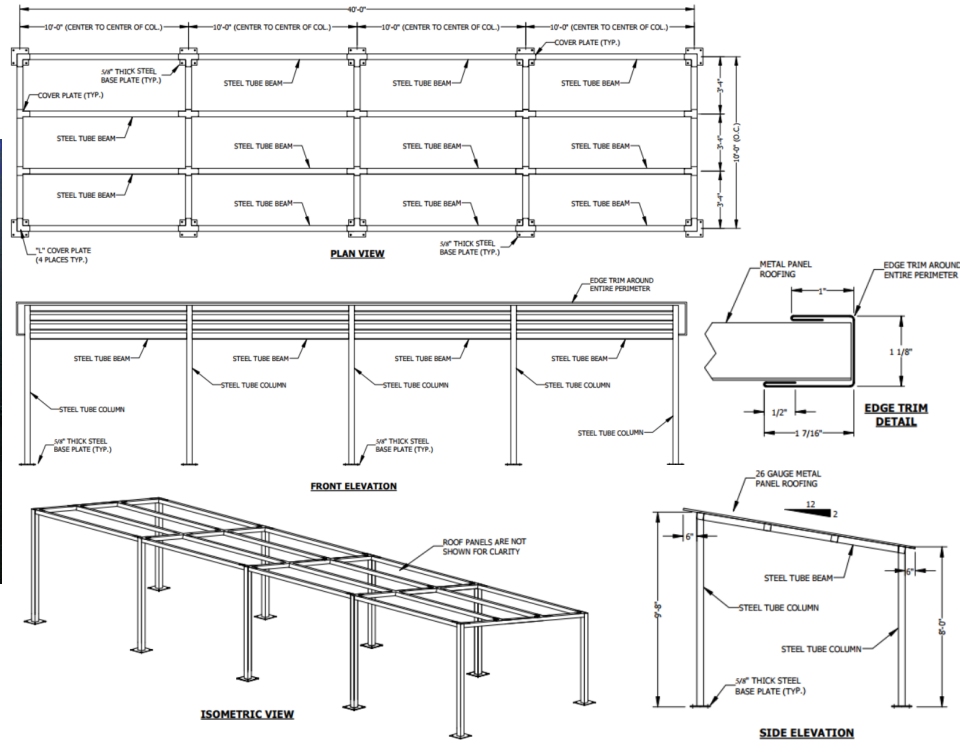

<p>Dugouts</p> <p>Premium Team Dugouts 10' x 40' - Southern Style</p>	<p>Part Numbers</p> <p>Beacon #120-875-845 Model #ST1040</p>
--	---

Features

- These premium dugouts arrive ready to assemble. Prefabricated and pre-engineered with all fasteners concealed within tubing to avoid corrosion and provide better safety.
- Northern U.S. dugouts designed to handle snow loads.
- Optional stamped engineering report for an additional charge
- Please Note: Optional chain-link fencing not included with dugouts - must be provided by others.

Specifications

- 10'D x 40'L x 8'H
- All-steel construction (A500 square structural steel tubing)
- 26-gauge galvanized metal roof panel & steel support columns are powder coated
- Available Colors*:
 - Powder Coated Steel Frame: Almond, Black, Red, Green, Burgundy, Blue, Yellow, Brown or Forest Green
 - Metal Roof: Light Stone, Mocha Tan, Old Town Gray, Pure White, Forest Green, Hawaiian Blue, Barn Red, or Galvalume

* Colors must be decided before manufacturing timeline will begin

Also Available in

- Depths: 5' to 10'
- Lengths: 20', 30', or Custom
- Roof Pitch: 1-12, 2-12, 3-12