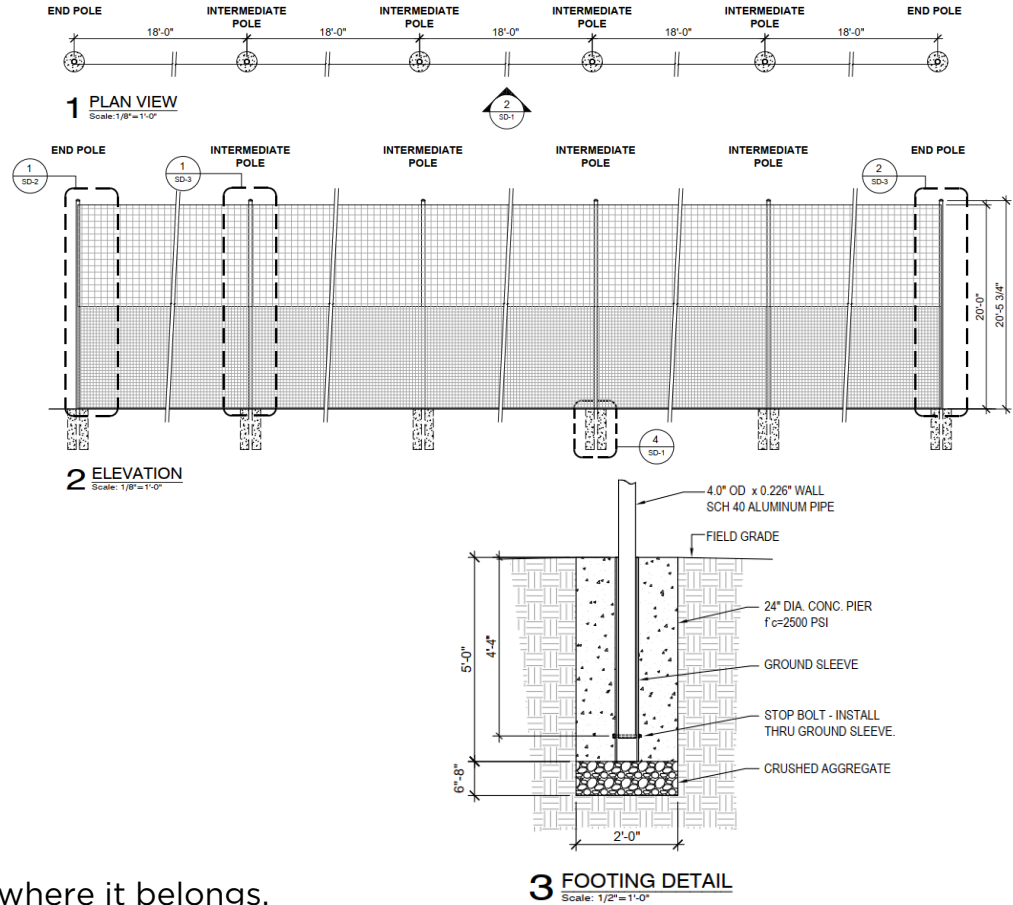

Barrier Net Systems	Part Numbers
Barrier Net System Combo - 20'H x 90'L	Beacon #140-100-635 Model #BNC-2090

Features

- Make sure every ball stays where it belongs.
- Superior quality hoisting blocks and halyards easily lift and lower net.
- Innovative tensioning system reduces net sag when fully erected.
- Can be hoisted & tensioned from the ground, no ladders needed.
- Optional stamped engineering report.

Specifications

- (6) 4"OD Sch40 unpainted aluminum posts
- (6) Ground sleeves (ground sleeve caps sold separately part #140-100-750)
- Upper 8' - 4" Mesh, Lower 12' - 1-1/2" Mesh premium UV-treated nylon netting
- All hardware to raise, lower, and tension the netting from the ground

Also Available In

- Poles: Black powder coated
- Lengths: 60', 120', 180' or custom
- Height: Custom*
- Net Mesh: Soccer (4" at 20'H), Lacrosse (1-1/2" at 15'H), or custom

* Contact our National Sales Group to discuss your project and receive a quote