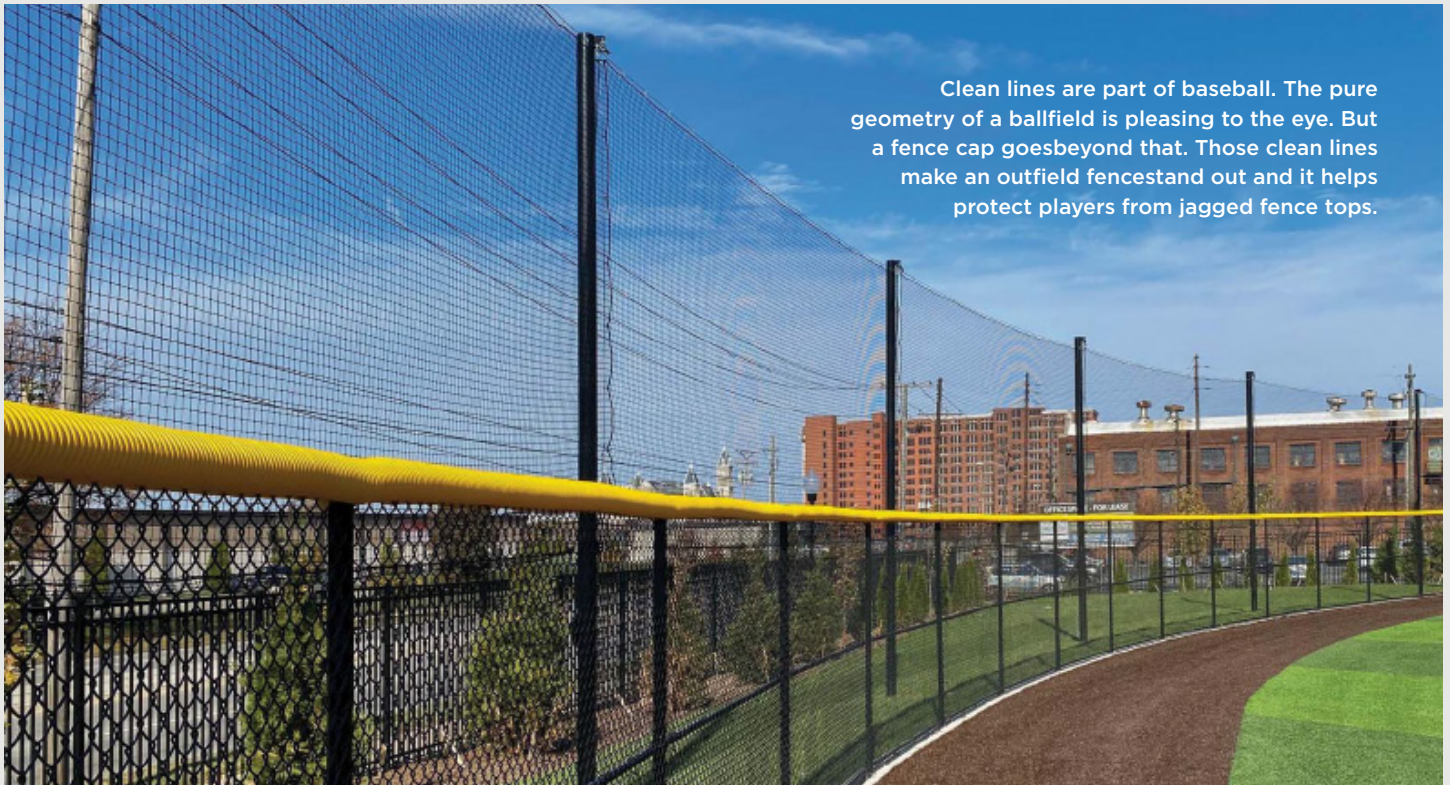

Fence Toppers

Clean lines are part of baseball. The pure geometry of a ballfield is pleasing to the eye. But a fence cap goes beyond that. Those clean lines make an outfield fence stand out and it helps protect players from jagged fence tops.

FEATURES

- Protect players and enhance the playability of your ballpark with our UV-protected smooth or corrugated fence toppers
- A new, affordable way to cover your fence-tops, keep your ball park or playground safe and looking nice.

INSTALLATION MADE EASY

Inquire about our **Fence Cap Zipper** for a hassle-free fence guard installation.

Specifications

STANDARD FENCE GUARD

- Protects against chain link injuries.
- Thicker UV treated HD Polyethylene designed to provide longer life.
- Easily installed by one person.
- Pre-drilled every 24" for supplied ties.
- Each section = 2-3/4"W x 4-1/4" T x 7'L
- Packed 12 sections = 84' per carton.
- 3-Year Limited Warranty
- *Available Colors:* Forest Green, Blue, Red, Orange, Yellow, White, Black

PLASTICAP™ FENCE TOPPER

- Corrugated plastic tubing gives your field a superior, professional appearance while increasing visibility of the fence line and protecting players from injury
- Pre-slit poly tubing 4-1/2" diameter
- Fully UV-protected
- 100% virgin resin
- Available in 100ft or 250ft rolls
- *Available Colors:* Green, Yellow, Black, Red