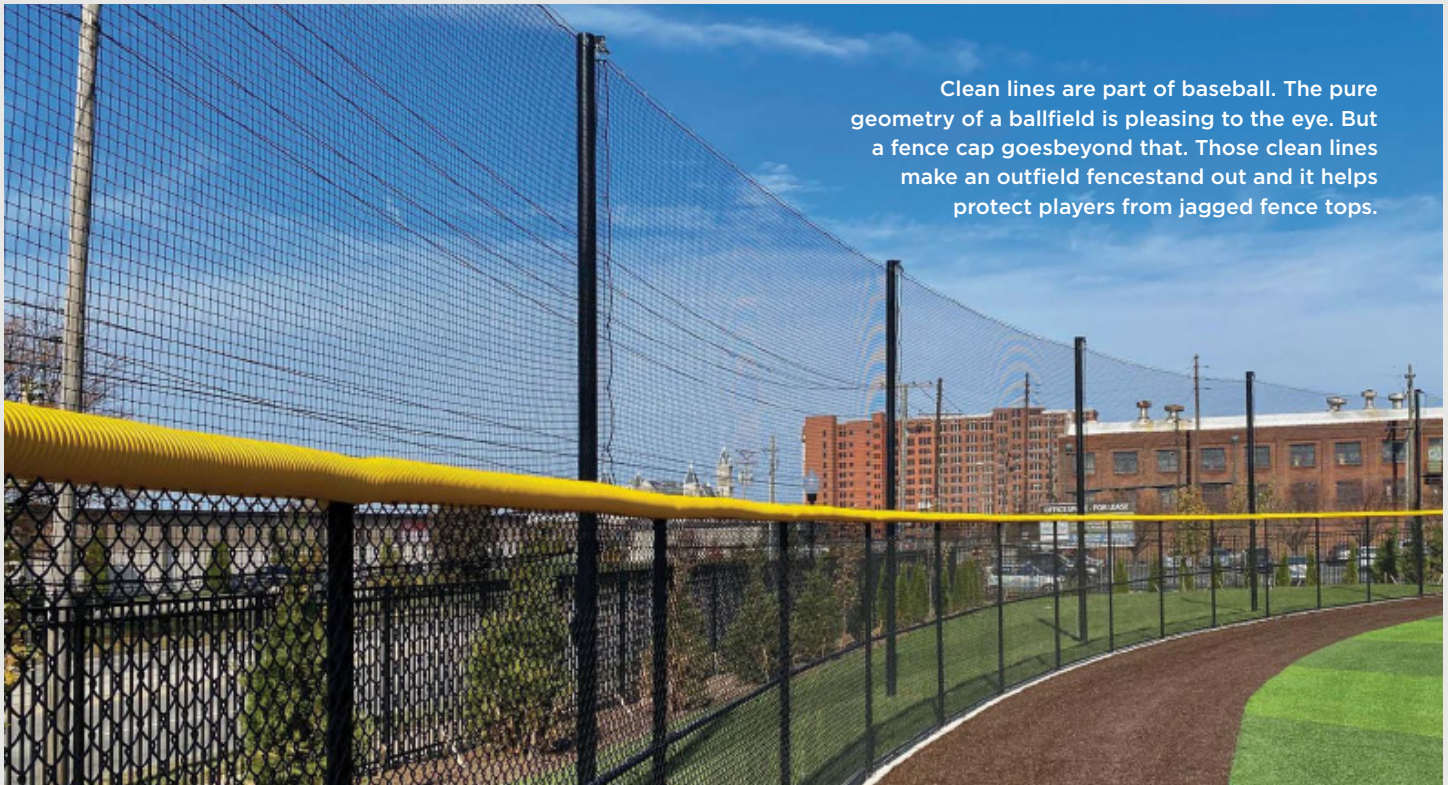

Fence Toppers

Clean lines are part of baseball. The pure geometry of a ballfield is pleasing to the eye. But a fence cap goes beyond that. Those clean lines make an outfield fence stand out and it helps protect players from jagged fence tops.

FEATURES

- Protect players and enhance the playability of your ballpark with our UV-protected smooth or corrugated fence toppers
- A new, affordable way to cover your fence-tops, keep your ball park or playground safe and looking nice.

INSTALLATION MADE EASY

Inquire about our **Fence Cap Zipper** for a hassle-free fence guard installation.

Specifications

STANDARD FENCE GUARD

- Protects against chain link injuries.
- Thicker UV treated HD Polyethylene designed to provide longer life.
- Easily installed by one person.
- Pre-drilled every 24" for supplied ties.
- Each section = 2-3/4"W x 4-1/4" T x 7'L
- Packed 12 sections = 84' per carton.
- 3-Year Limited Warranty
- *Available Colors:* Forest Green, Blue, Red, Orange, Yellow, White, Black

PLASTICAP™ FENCE TOPPER

- Corrugated plastic tubing gives your field a superior, professional appearance while increasing visibility of the fence line and protecting players from injury
- Pre-slit poly tubing 4-1/2" diameter
- Fully UV-protected
- 100% virgin resin
- Available in 100ft or 250ft rolls
- *Available Colors:* Green, Yellow, Black, Red