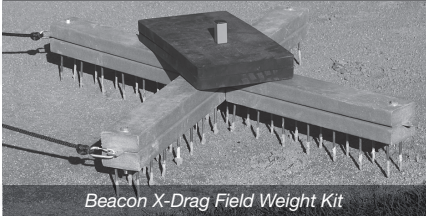

PUDDLEsponge

MOISTURE REMOVAL

INSTRUCTION GUIDE

BEACON  **ATHLETICS**

Puddle Sponge

Your new Puddle Sponge will help you quickly remove standing water from high-traffic areas and low spots. Minor two-step assembly is required (below).

PARTS

– Puddle Sponge [3]

– Filter Cloth Cover [3]

ASSEMBLY

- 1 Slide one specially formulated sponge into one filter cloth cover.
- 2 Fold the top back to encase the sponge.

figure 1

INSTRUCTIONS FOR USE

- 1 Place the Puddle Sponge directly into the deepest area of standing water (*figure 1*). Allow sponge to absorb the water for about one minute.
- 2 Remove the Puddle Sponge and relocate to a grassed or paved area.
- 3 Roll the Puddle Sponge with your hands to compress and drain water from the sponge (*figure 2*). You may also use a mop wringer and bucket to more quickly remove rain water from the sponge.
- 4 With the standing water removed, you may now add a drying agent to help your infield dry more quickly and become a safe, playable infield.

CREATE ADJUSTABLE WEIGHT DRAG SYSTEMS!

Beacon X-Drag Field Weight Kit

Beacon Adjustable Weight Nail Drag System

Get the weight right with either the Beacon X-Drag Kit Field Kit or Adjustable Weight Nail Drag System. Both allow you to adjust the weight with Beacon Field Weights. The correct weight depends upon many factors, and field weights put you in control.