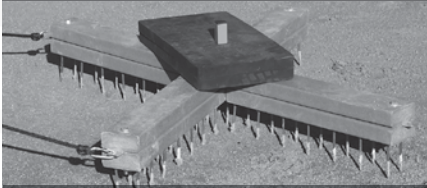

## SET-UP

- 1) Slide handle on to mop plate as shown in the photo below.
- 2) Install bolts, lock nuts and braces according to the main photo (right).  
**Do not tighten bolts.** The braces must attach to the handle as shown in the photo below: one on top, one on bottom.
- 3) When the braces are properly aligned, tighten all lock nuts.
- 4) Hang up from the handle for storage.

*Braces must attach to handle as shown: one on top, one on bottom.*

Consider these Beacon Built field maintenance products ...

ADJUSTABLE WEIGHT DRAG SYSTEMS!

Beacon X-Drag Field Weight Kit

Beacon Adjustable Weight Nail Drag System

LEVEL BOARD & SLOPE GAUGE

Beacon Level Board

Beacon Mound Slope Gauge

Improve your efficiency and accuracy with these tried and true Beacon products. The Level Board lets you cover a much wider area to cut down high spots, making your leveling more effective and the heavy-duty aluminum Mound Slope Gauge gives you an accurate indication of your mound slope.