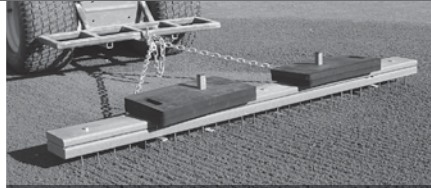

*Braces must attach to handle as shown: one on top, one on bottom.*

Consider these Beacon Built field maintenance products ...

ADJUSTABLE WEIGHT DRAG SYSTEMS!

Beacon X-Drag Field Weight Kit

Beacon Adjustable Weight Nail Drag System

Get the weight right with either the Beacon X-Drag Kit Field Kit or Adjustable Weight Nail Drag System. Both allow you to adjust the weight with Beacon Field Weights. The correct weight depends upon many factors, and field weights put you in control.

LEVEL BOARD & SLOPE GAUGE

Beacon Level Board

Beacon Mound Slope Gauge

Improve your efficiency and accuracy with these tried and true Beacon products. The Level Board lets you cover a much wider area to cut down high spots, making your leveling more effective and the heavy-duty aluminum Mound Slope Gauge gives you an accurate indication of your mound slope.