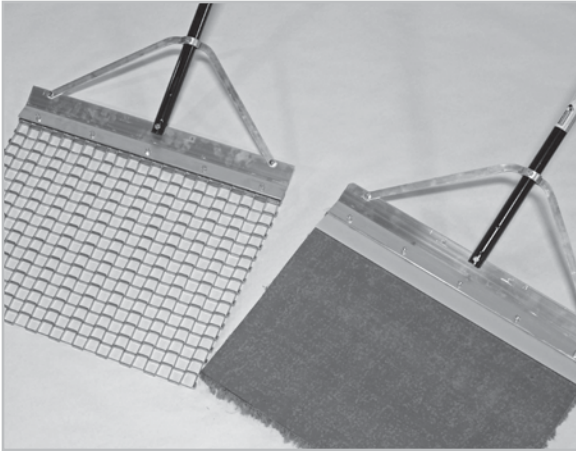

STEEL MAT MOP & COCOA MOP

ASSEMBLY GUIDE

BEACON **ATHLETICS**