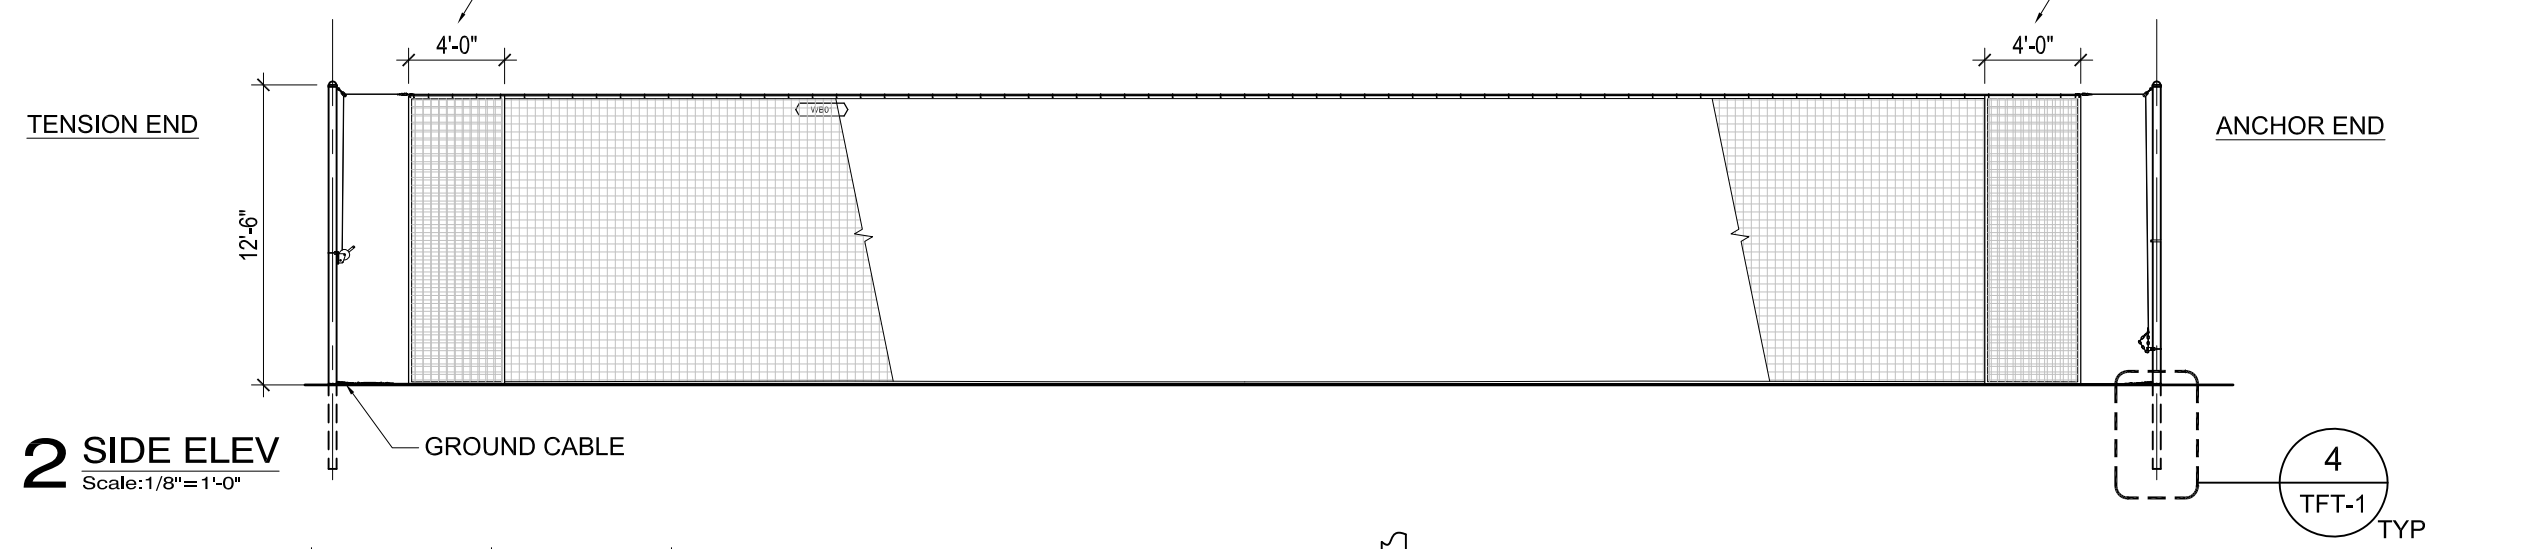

REVISION #	BY	DATE

SCALE:	SEE DWG
DRAWN BY:	JP
DATE:	06/23/2014
DRAWING NO:	TFT-1

76'-0" FOR A 70' CAGE
 61'-0" FOR A 55' CAGE

4 FOOTING DETAIL
 Scale: 3/8" = 1'-0"

Note to Architect:
 Drawing shown is for a standard product. Dimensions can be customized as needed. Any changes must be authorized and approved by Beacon Athletics to ensure proper function.