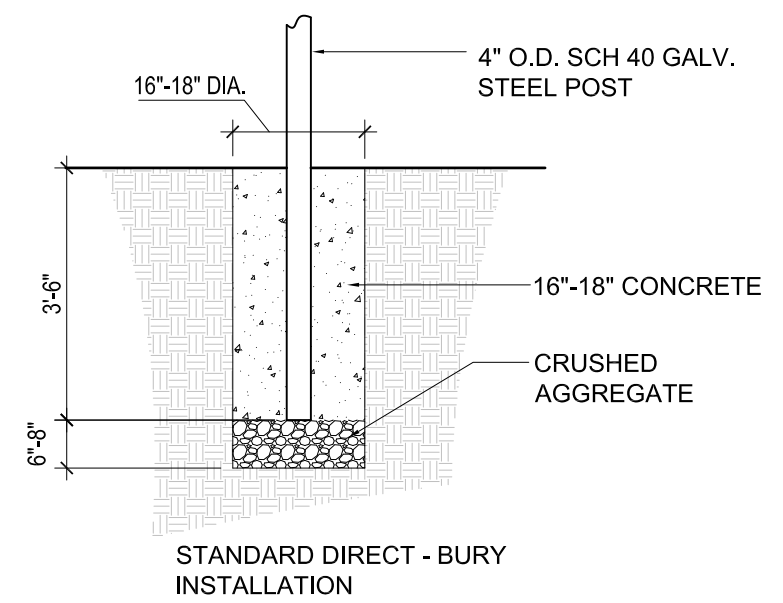

REVISION #	BY	DATE

SCALE:	SEE DWG
DRAWN BY:	JP
DATE:	06/23/2014
DRAWING NO:	TFT-1

76'-0" FOR A 70' CAGE
 61'-0" FOR A 55' CAGE

4 FOOTING DETAIL
 Scale: 3/8" = 1'-0"

Note to Architect:
 Drawing shown is for a standard product. Dimensions can be customized as needed. Any changes must be authorized and approved by Beacon Athletics to ensure proper function.

TUFFframe™ TENSIONED BATTING CAGE

- 70' SINGLE BATTING CAGE ITEM #105-100-880
- 55' SINGLE BATTING CAGE ITEM #105-100-870