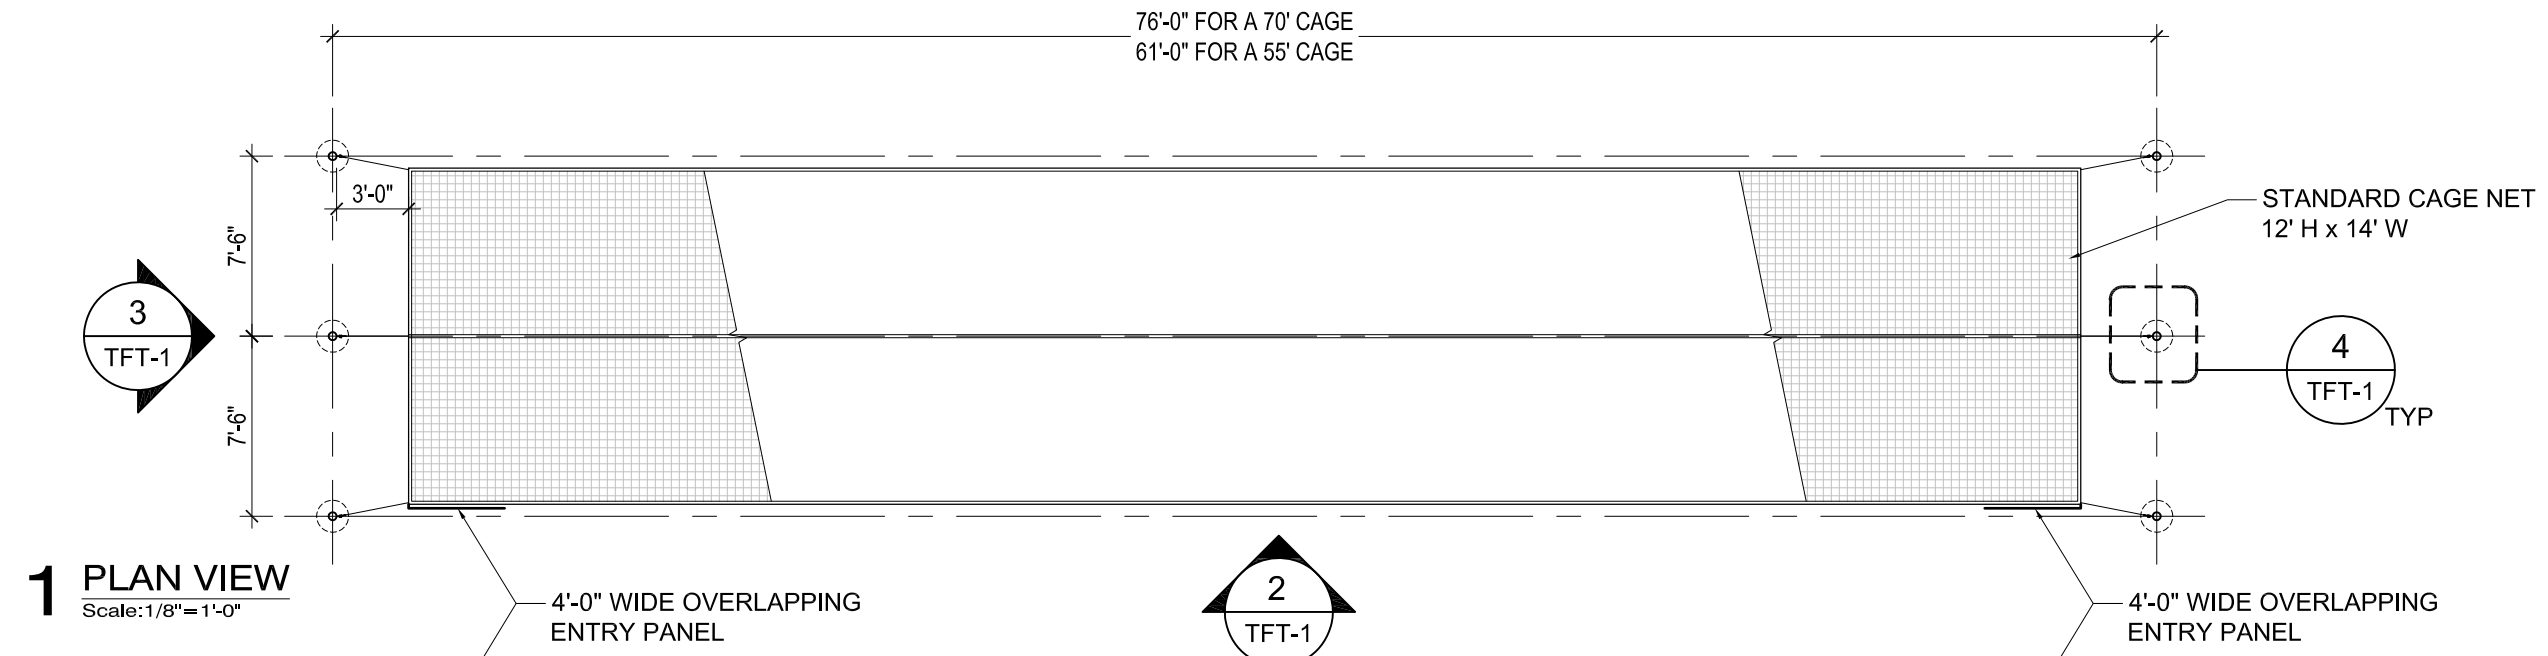

REVISION #	BY	DATE

SCALE:	SEE DWG
DRAWN BY:	JP
DATE:	06/23/2014
DRAWING NO:	TFT-1

76'-0" FOR A 70' CAGE
 61'-0" FOR A 55' CAGE

4 FOOTING DETAIL
 Scale: 3/8" = 1'-0"

Note to Architect:
 Drawing shown is for a standard product. Dimensions can be customized as needed. Any changes must be authorized and approved by Beacon Athletics to ensure proper function.